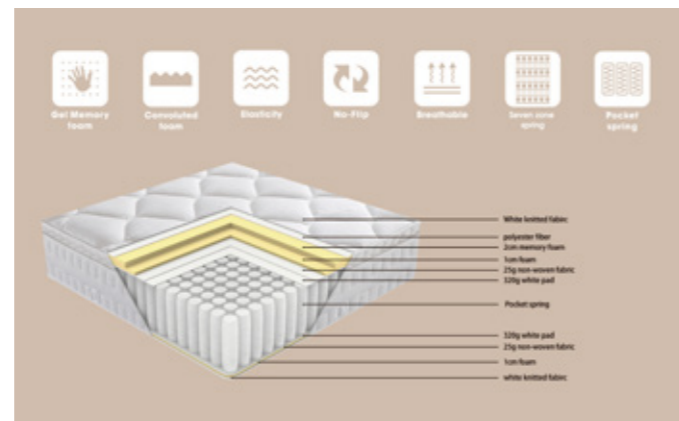

Mattresses

ES18020
Material component:
The quality as same as Ritz-Carlton
1) white knitted fabric
2) 100gsm Spraying cotton
3) 2cm 50D foam
4) 25g non-woven fabric
5) 700g Black cotton felt
6) Pocket spring, wire gauge:1.9mm High: 18cm
7) 700g black pad
8) 120g non-woven fabric
Color: white
Size:W180*L200+H20CM

ES12025
Material component:
The quality as same as Ritz-Carlton
1) white knitted fabric
2) 100gsm Spraying cotton
3) 2cm 50D memory foam
4) 1cm foam
5) 25g non-woven fabric
6) 320g white pad
7) Pocket spring, wire gauge:2.0mm High: 21cm
8) 320g white pad
9) 25g non-woven fabric
10) 1cm 50D foam
11) white knitted fabric
Color: white
Size:W120*L200+H25CM

H:25CM

Mattresses

ES18030
Material component:
The quality as same as Ritz-Carlton
1) white knitted fabric
2) 100gsm Spraying cotton
3) 1cm latex
4) 2.5cm wave foam
5) 25g non-woven fabric
6) 3cm foam
7) 320g white pad
8) Pocket spring, wire gauge:2.0mm High: 24cm
9) 320g white pad
10) 25g non-woven fabric
11) 1cm foam
12) white knitted fabric
Color: white
Size:W180*L200+H30CM

ES10035.L
Material component:
The quality as same as Ritz-Carlton
1) white knitted fabric
2) 100gsm Spraying cotton
3) 1cm 35D foam
4) 2cm 35D foam
5) 2cm 50D foam
6) 25g non-woven fabric
7) 2cm High Resilience 50D Foam
8) 2cm latex
9) 60g high duty non woven fabric
10) 4mm 600g/m2 white cotton pad
11) 9 Zone Pocket Spring,
8cm foam 50D Reinforcement , High:20 CM
12) 4mm 600g/m2 white cotton pad
13) 60g high duty non woven fabric
14) 2cm High Resilience 50D Foam
15) 18g high duty non woven fabric
16) 1.5cm High Density 50D Foam
17) 1cm High Density 35D Foam
18) white knitted fabric
Color: white
Size:W180*L200+H35CM