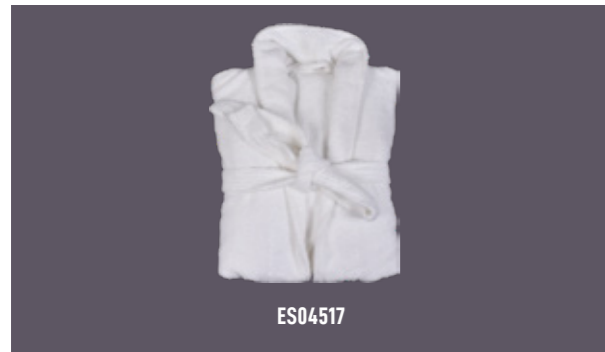

Terry bath robe
Feathers:
Material: terry 100% cotton 400gsm,w/o pocket in the left chest, with washable logo label
Craft: shawl collar
Color: white
Customization: embroidery hotel logo or brand logo
Size: M,L,XL,XXL, kids size
Material quality tested passed INTERTEK,CANS