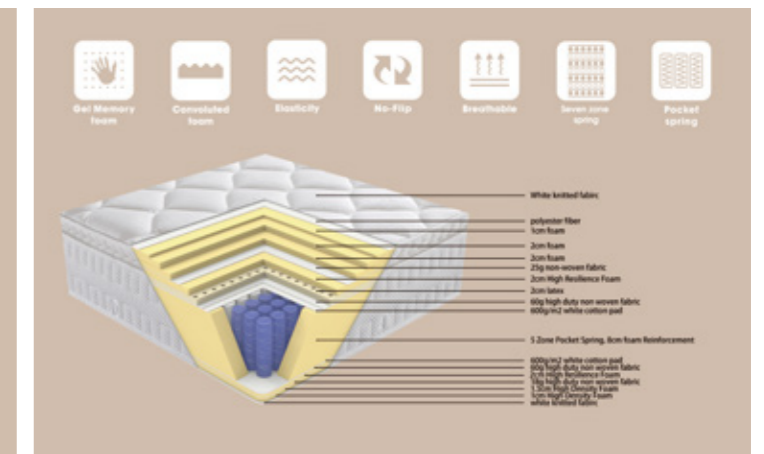

H:35CM

Art.	Specifications	Mattress style	Mattress Height option	Color
ES10030	W100*L190+H30CM	Twin	20cm,25cm,30cm	White or customized
ES12030	W120*L200+H30CM	Single	20cm,25cm,30cm	White or customized
ES13530	W135*L200+H30CM	Double	20cm,25cm,30cm	White or customized
ES15030	W150*L200+H30CM	Queen	20cm,25cm,30cm,35cm	White or customized
ES18030	W180*L200+H30CM	King	20cm,25cm,30cm,35cm	White or customized
ES20030	W200*L200+H30CM	Super king	20cm,25cm,30cm,35cm	White or customized