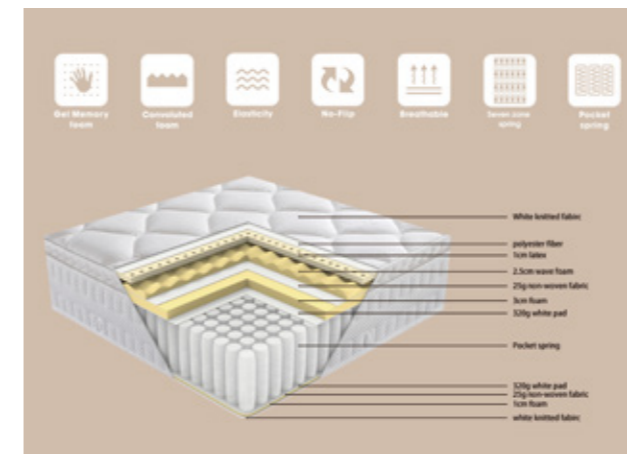

Mattresses

ES18020
Material component:
The quality as same as Ritz-Carlton
1) white knitted fabric
2) 100gsm Spraying cotton
3) 2cm 50D foam
4) 25g non-woven fabric
5) 700g Black cotton felt
6) Pocket spring, wire gauge:1.9mm High: 18cm
7) 700g black pad
8) 120g non-woven fabric
Color: white
Size:W180*L200+H20CM

ES12025
Material component:
The quality as same as Ritz-Carlton
1) white knitted fabric
2) 100gsm Spraying cotton
3) 2cm 50D memory foam
4) 1cm foam
5) 25g non-woven fabric
6) 320g white pad
7) Pocket spring, wire gauge:2.0mm High: 21cm
8) 320g white pad
9) 25g non-woven fabric
10) 1cm 50D foam
11) white knitted fabric
Color: white
Size:W120*L200+H25CM

Mattresses

ES18030
Material component:
The quality as same as Ritz-Carlton
1) white knitted fabric
2) 100gsm Spraying cotton
3) 1cm latex
4) 2.5cm wave foam
5) 25g non-woven fabric
6) 3cm foam
7) 320g white pad
8) Pocket spring, wire gauge:2.0mm High: 24cm
9) 320g white pad
10) 25g non-woven fabric
11) 1cm foam
12) white knitted fabric
Color: white
Size:W180*L200+H30CM

ES10035.L
Material component:
The quality as same as Ritz-Carlton
1) white knitted fabric
2) 100gsm Spraying cotton
3) 1cm 35D foam
4) 2cm 35D foam
5) 2cm 50D foam
6) 25g non-woven fabric
7) 2cm High Resilience 50D Foam
8) 2cm latex
9) 60g high duty non woven fabric
10) 4mm 600g/m2 white cotton pad
11) 9 Zone Pocket Spring,
8cm foam 50D Reinforcement , High:20 CM
12) 4mm 600g/m2 white cotton pad
13) 60g high duty non woven fabric
14) 2cm High Resilience 50D Foam
15) 18g high duty non woven fabric
16) 1.5cm High Density 50D Foam
17) 1cm High Density 35D Foam
18) white knitted fabric
Color: white
Size:W180*L200+H35CM

H:30CM