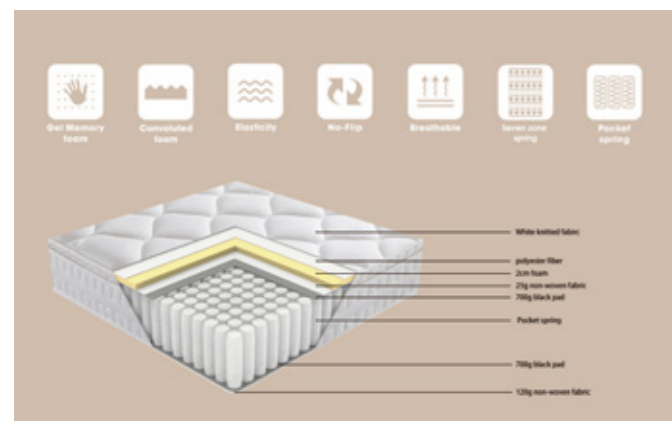

Mattresses

ES18020
Material component:
The quality as same as Ritz-Carlton
1) white knitted fabric
2) 100gsm Spraying cotton
3) 2cm 50D foam
4) 25g non-woven fabric
5) 700g Black cotton felt
6) Pocket spring, wire gauge:1.9mm High: 18cm
7) 700g black pad
8) 120g non-woven fabric
Color: white
Size:W180*L200+H20CM

ES12025
Material component:
The quality as same as Ritz-Carlton
1) white knitted fabric
2) 100gsm Spraying cotton
3) 2cm 50D memory foam
4) 1cm foam
5) 25g non-woven fabric
6) 320g white pad
7) Pocket spring, wire gauge:2.0mm High: 21cm
8) 320g white pad
9) 25g non-woven fabric
10) 1cm 50D foam
11) white knitted fabric
Color: white
Size:W120*L200+H25CM

H:20CM

Mattresses

ES18030
Material component:
The quality as same as Ritz-Carlton
1) white knitted fabric
2) 100gsm Spraying cotton
3) 1cm latex
4) 2.5cm wave foam
5) 25g non-woven fabric
6) 3cm foam
7) 320g white pad
8) Pocket spring, wire gauge:2.0mm High: 24cm
9) 320g white pad
10) 25g non-woven fabric
11) 1cm foam
12) white knitted fabric
Color: white
Size:W180*L200+H30CM

ES10035.L
Material component:
The quality as same as Ritz-Carlton
1) white knitted fabric
2) 100gsm Spraying cotton
3) 1cm 35D foam
4) 2cm 35D foam
5) 2cm 50D foam
6) 25g non-woven fabric
7) 2cm High Resilience 50D Foam
8) 2cm latex
9) 60g high duty non woven fabric
10) 4mm 600g/m2 white cotton pad
11) 9 Zone Pocket Spring,
8cm foam 50D Reinforcement , High:20 CM
12) 4mm 600g/m2 white cotton pad
13) 60g high duty non woven fabric
14) 2cm High Resilience 50D Foam
15) 18g high duty non woven fabric
16) 1.5cm High Density 50D Foam
17) 1cm High Density 35D Foam
18) white knitted fabric
Color: white
Size:W180*L200+H35CM